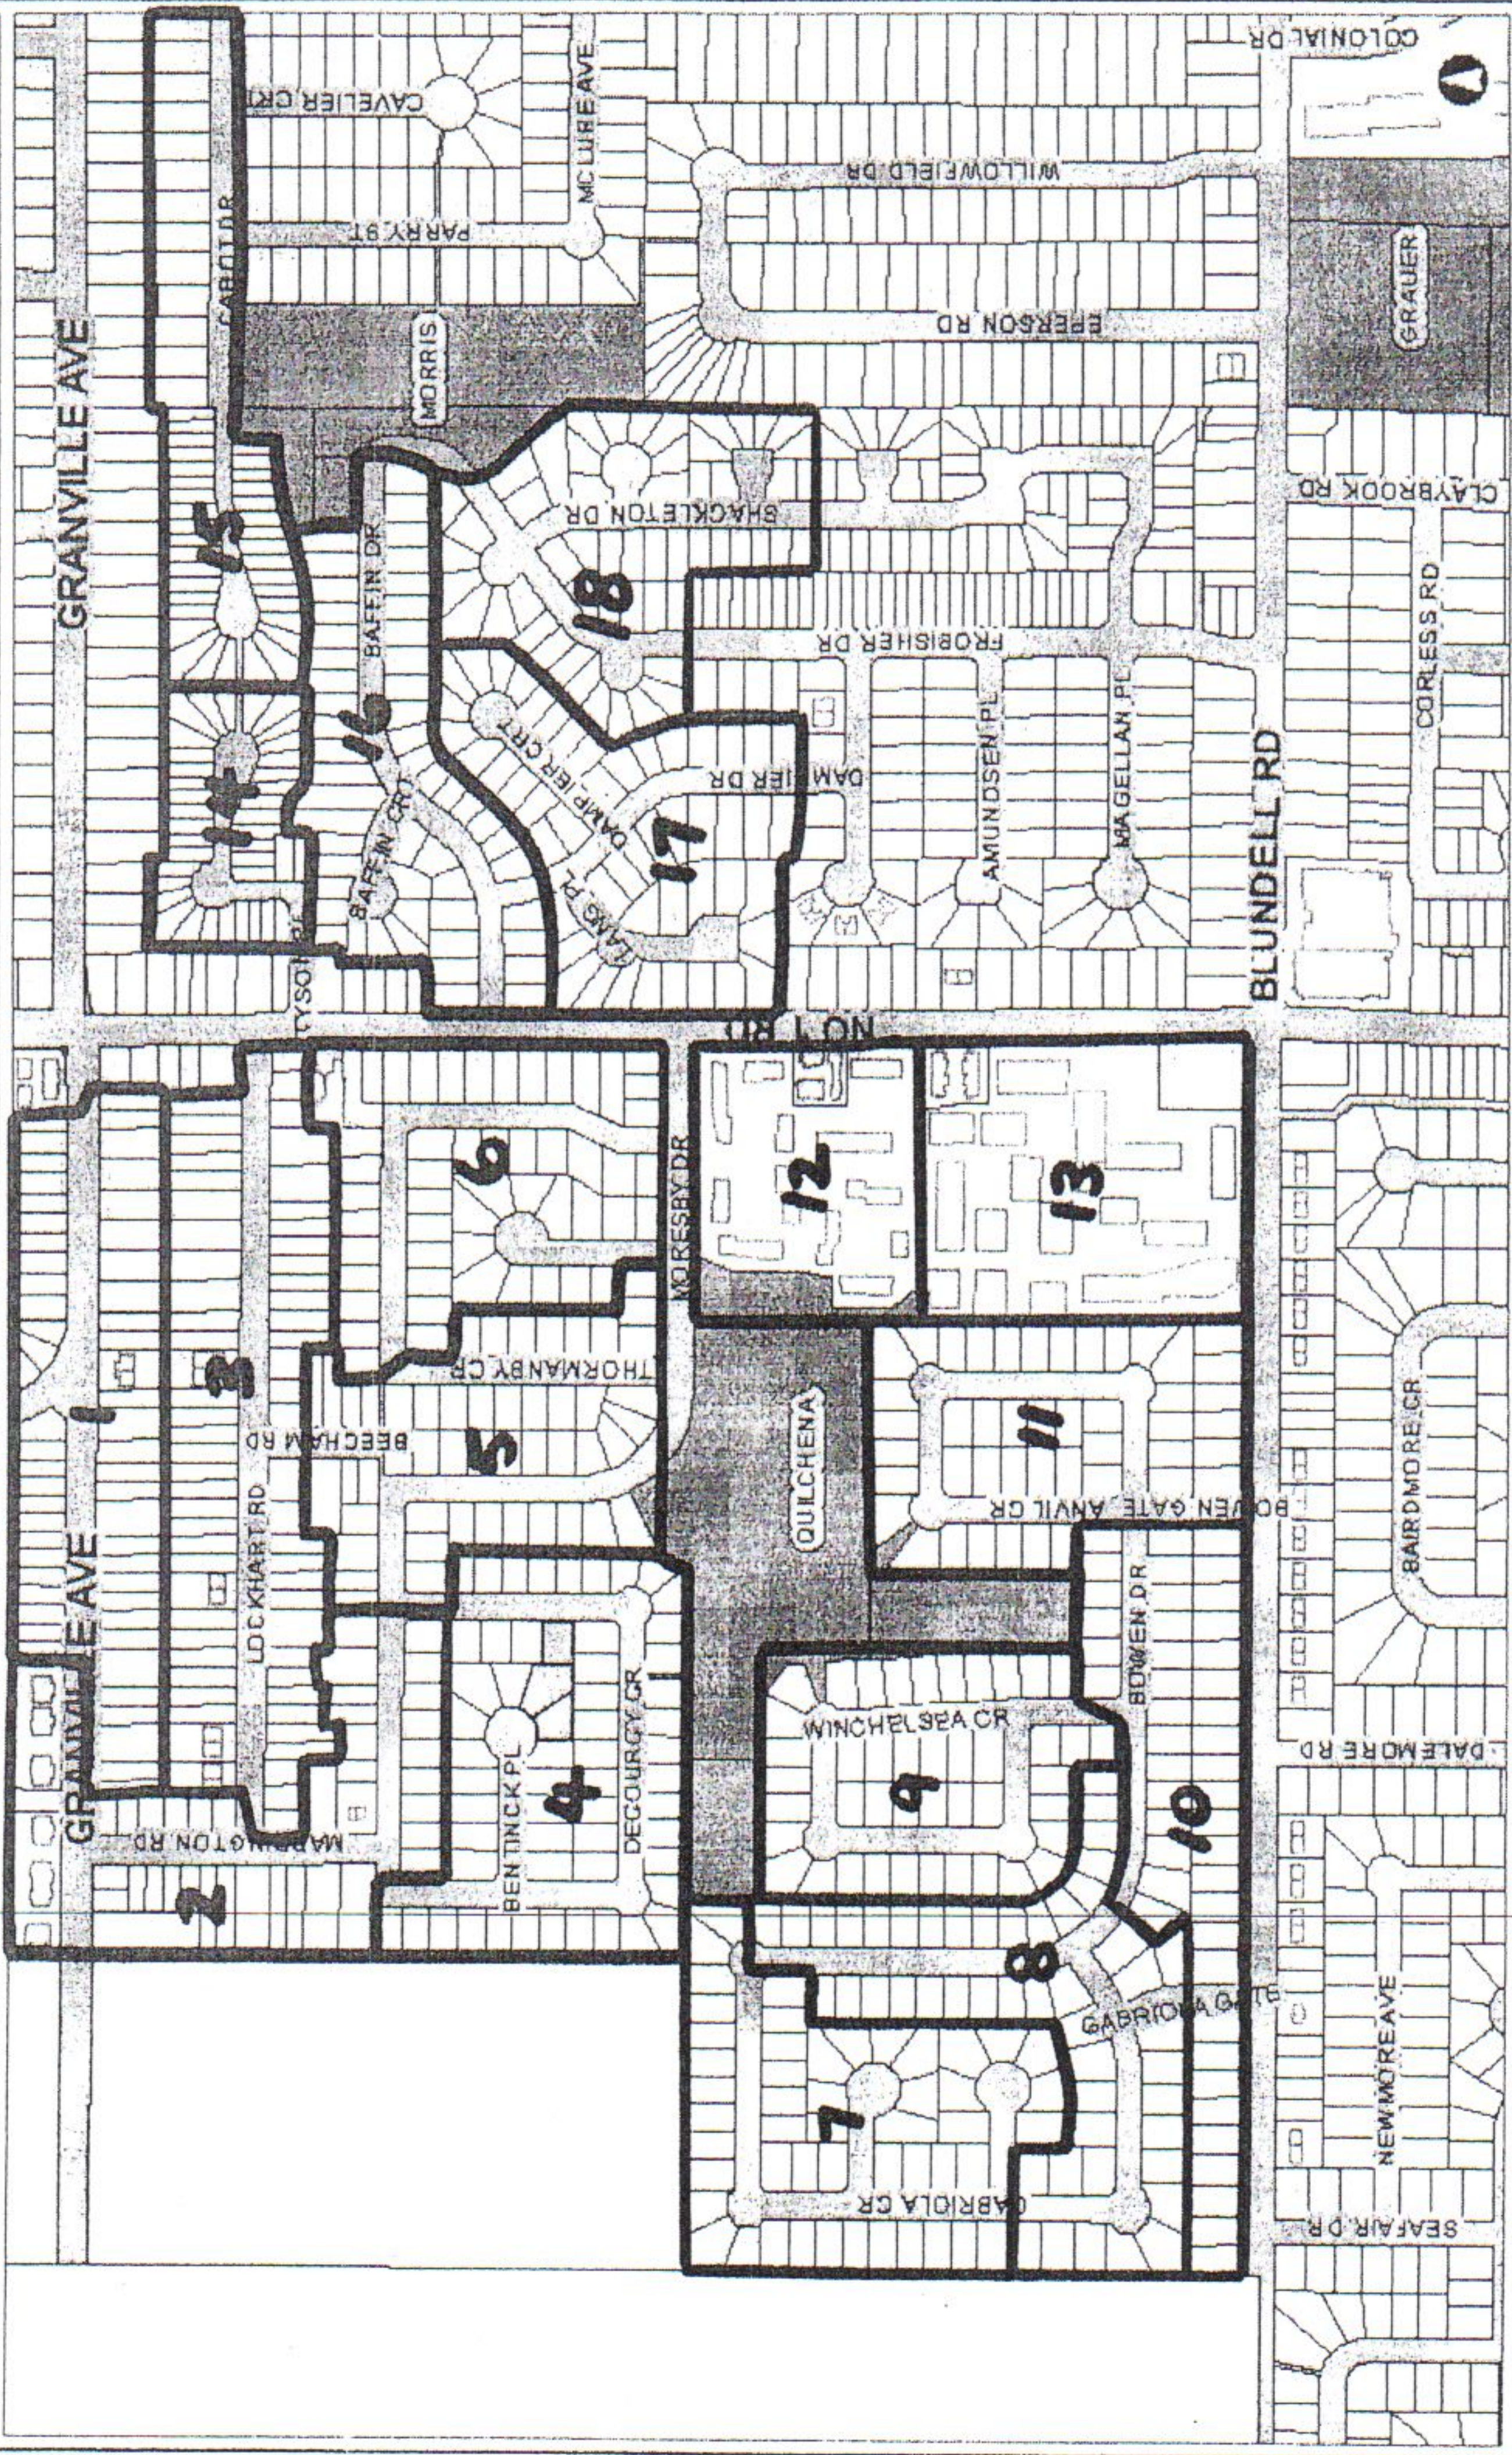

# QUILCHENA BOTTLE DRIVE

304.8

0

152.40

304.8 Meters

© City of Richmond

This map is a user generated static output from an Internet mapping site and is for reference only. Data layers that appear on this map may or may not be accurate, current, or otherwise reliable.  
THIS MAP IS NOT TO BE USED FOR NAVIGATION